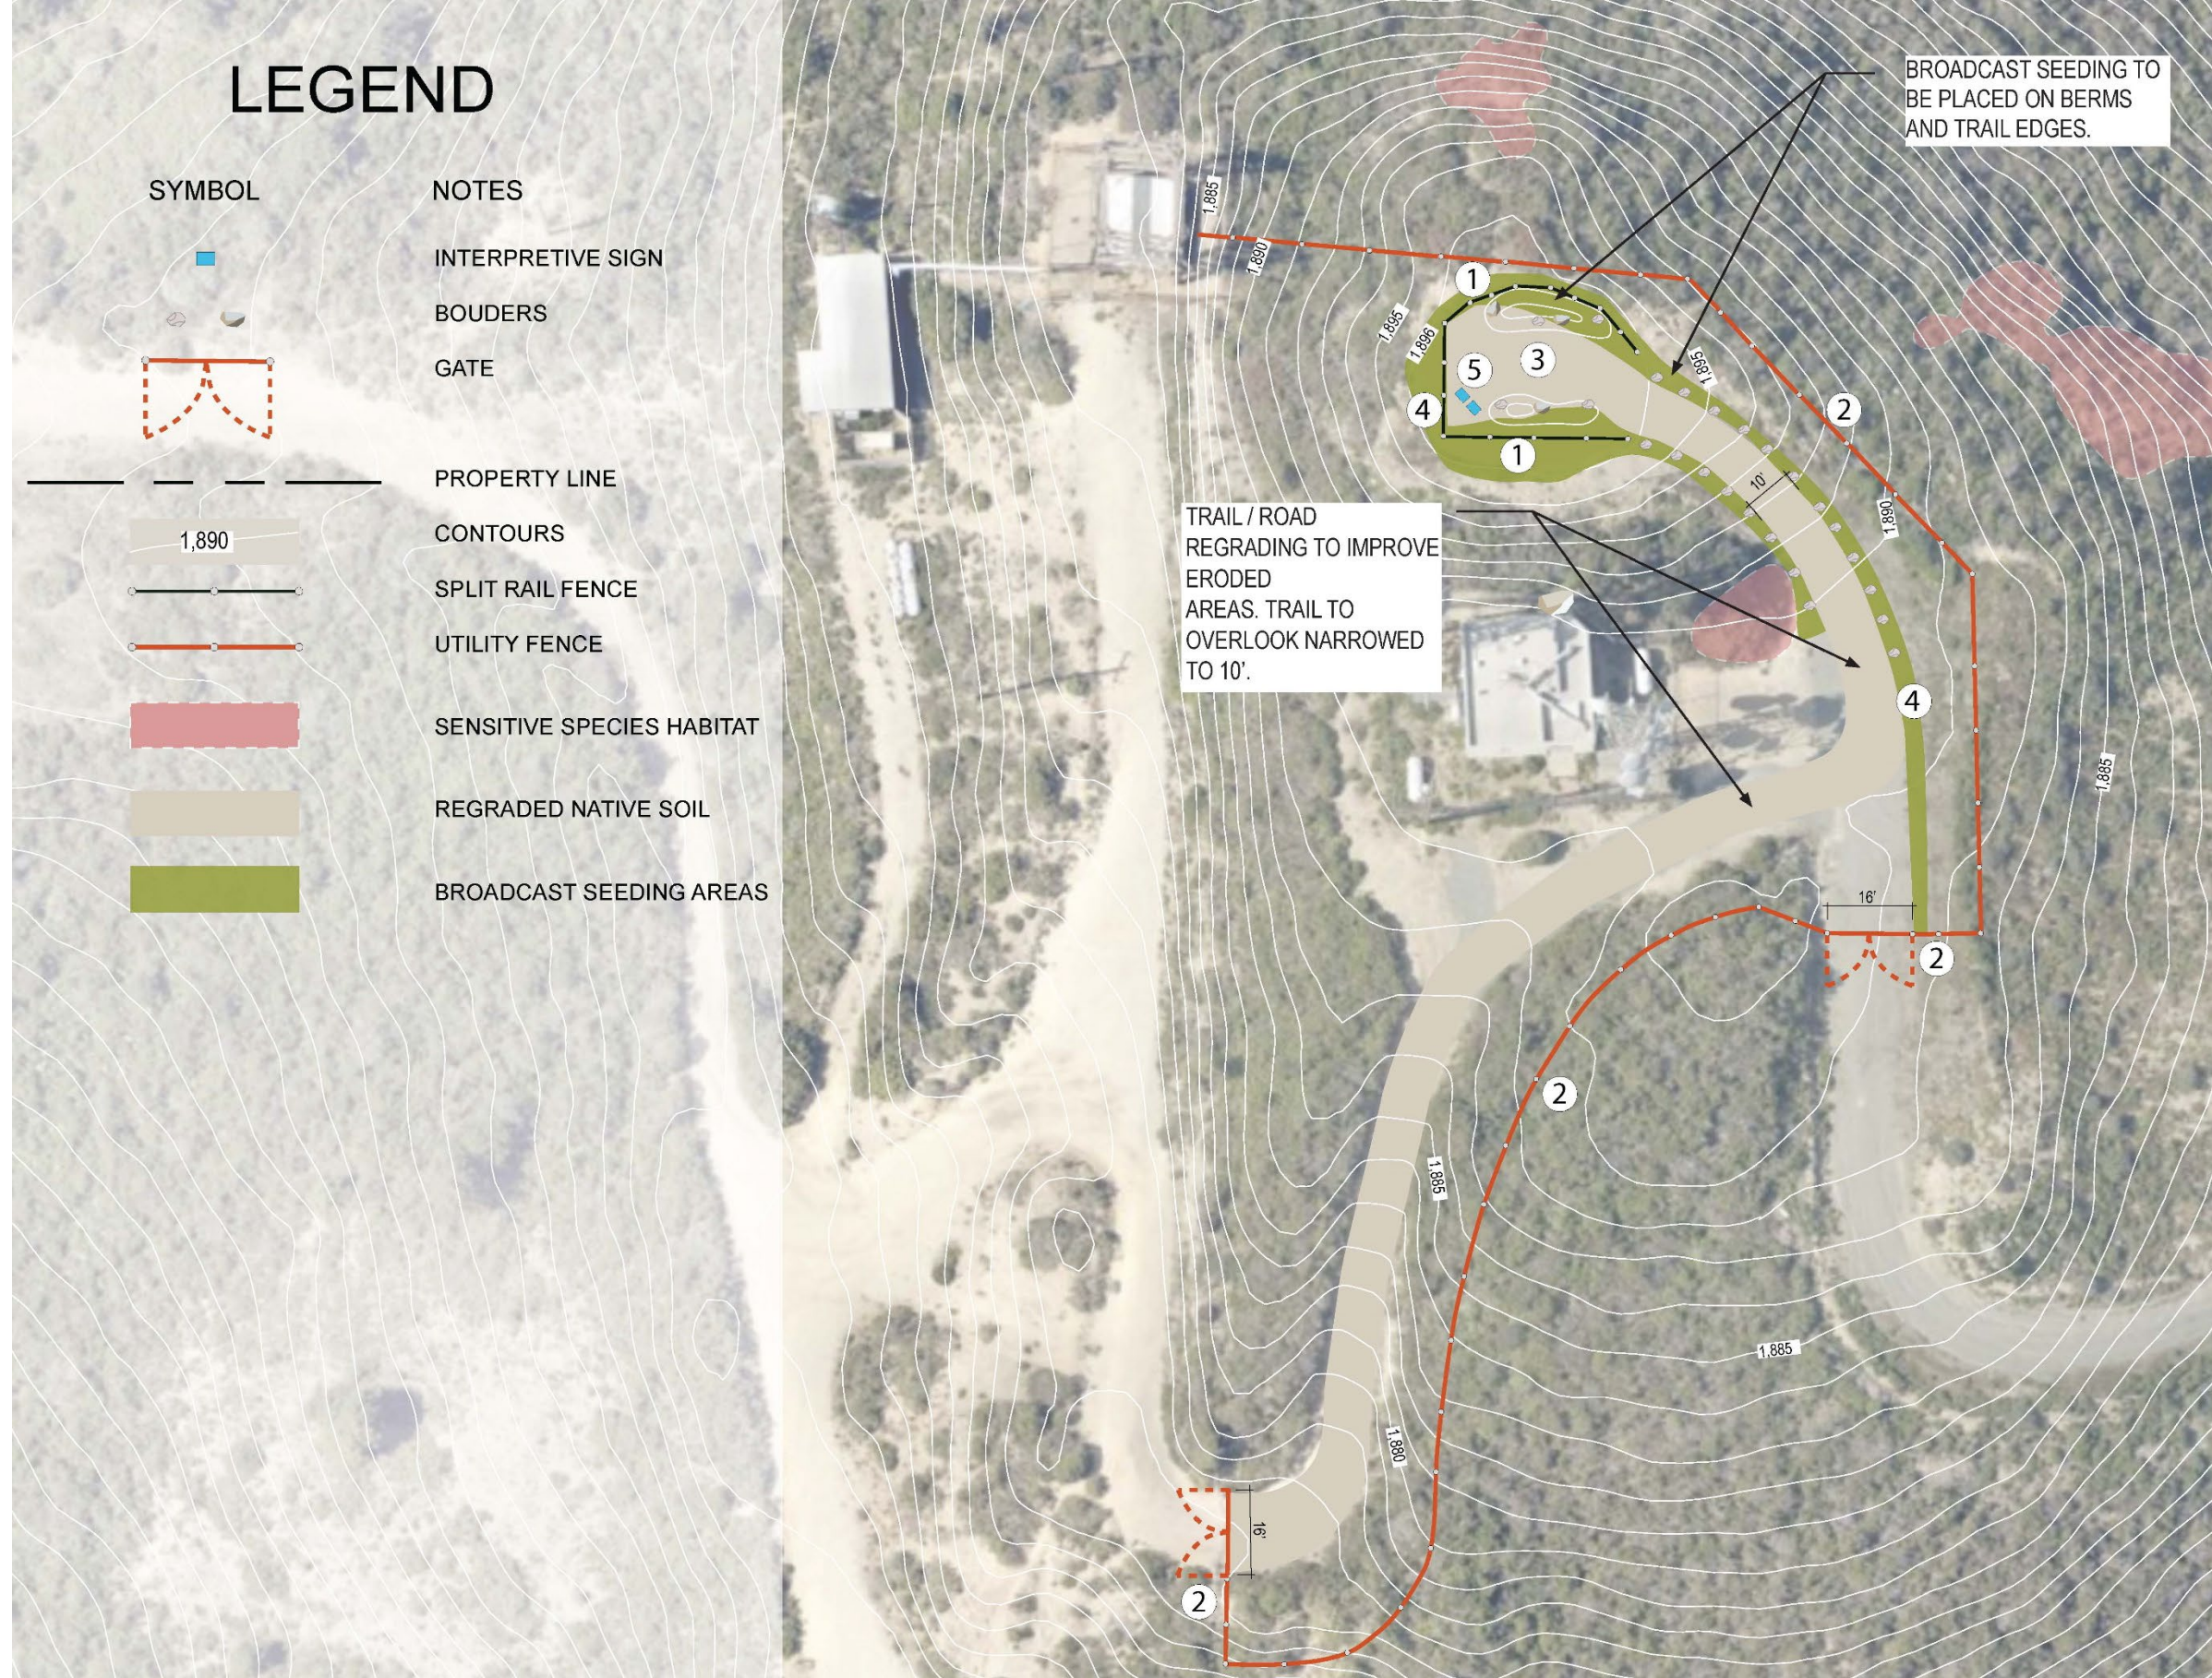

Montara Overlook location
Image from Google Earth

San Francisco Public Utilities Commission and San Francisco Public Works

Montara Overlook

MONTARA OVERLOOK AND PATH RENOVATION | 08.08.24

AGENDA

- Current Site Conditions
- Draft Conceptual Plans
- Timeline
- Next Steps
- Q&A

Montara Manzanita
Arctostaphylos montaraensis

San Bruno Elfin Butterfly
Callophrys mosii bayensis

San Bruno Elfin Butterfly Habitat

Broadleaf stonecrop
Sedum spathulifolium

LEGEND

SYMBOL	NOTES
	INTERPRETIVE SIGN
	BOUDERS
	GATE
	PROPERTY LINE
	CONTOURS
	SPLIT RAIL FENCE
	UTILITY FENCE
	SENSITIVE SPECIES HABITAT
	REGRADED NATIVE SOIL
	BROADCAST SEEDING AREAS

OVERLOOK AND PATH MATERIALS

CONCEPTUAL PLAN

SPLIT RAIL FENCE

UTILITY FENCE AND VEHICULAR GATE

OVERLOOK WITH SMALL BERMS AND BOULDERS

BROADCAST SEEDING - NATIVE PLANTS

INTERPRETIVE SIGNS

PROJECT TIMELINE